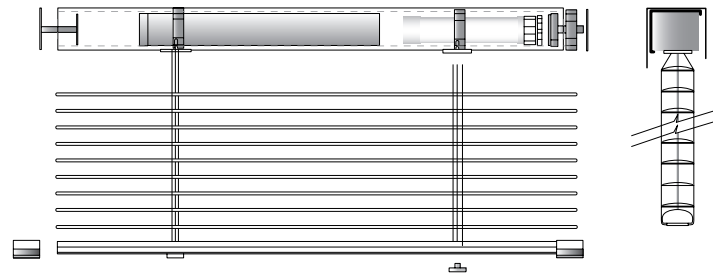

Venetian Head Box with motorisation

ALUMINUM (1)

SLAT WIDTH

25mm / 50mm

SLAT THICKNESS

0.21mm

MATERIAL

Extruded aluminium alloy

COLOURS

Coated 20+ colours

OPTIONS

In between glass available

Hold down clips

OPERATION

Cord

Wand

Motorised

TIMBER (2)

SLAT WIDTH

46mm / 50mm / 60mm
63mm / 85mm

SLAT THICKNESS

3mm / 4mm

MATERIAL

Western Red Cedar

Basswood

PVC

OPTIONS

12mm Cloth ladder Tape
(not available in 85mm)

Hold down clips

Custom Shapes

Headrail Options

FINISHES

Oiled

Lacquered

Stained

Painted

Sanded

Colour Matching

Custom Paint

OPERATION

Cord Control

Cordless Hand Operation

Motorised

Smart Release Cordloop