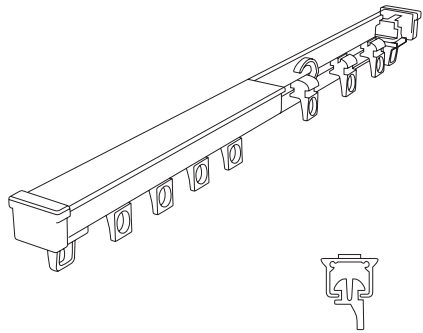

SOLIS

SOLIS CURTAINS SPECIFICATIONS

Please note illustrations are not to scale. All measurements are in millimetres. Please contact your Solis Products representative for additional information.

Standard Tracking System

ROD/TRACK OPTIONS

FIXING

Ceiling Mounted

Face Mounted

Ceiling Recess

INSTALLATION

STRAIGHT

BENT