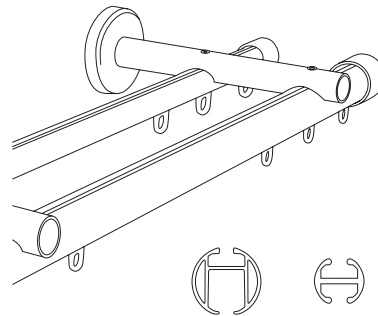

SOLIS

SOLIS CURTAINS SPECIFICATIONS

Please note illustrations are not to scale. All measurements are in millimetres. Please contact your Solis Products representative for additional information.

Standard Tracking System

Motorised Tracking System

Rod & Rings System

Decorative Tracking System

Curtains

S'Fold

Box Pleat

Pinch Pleat

Knife Pleat